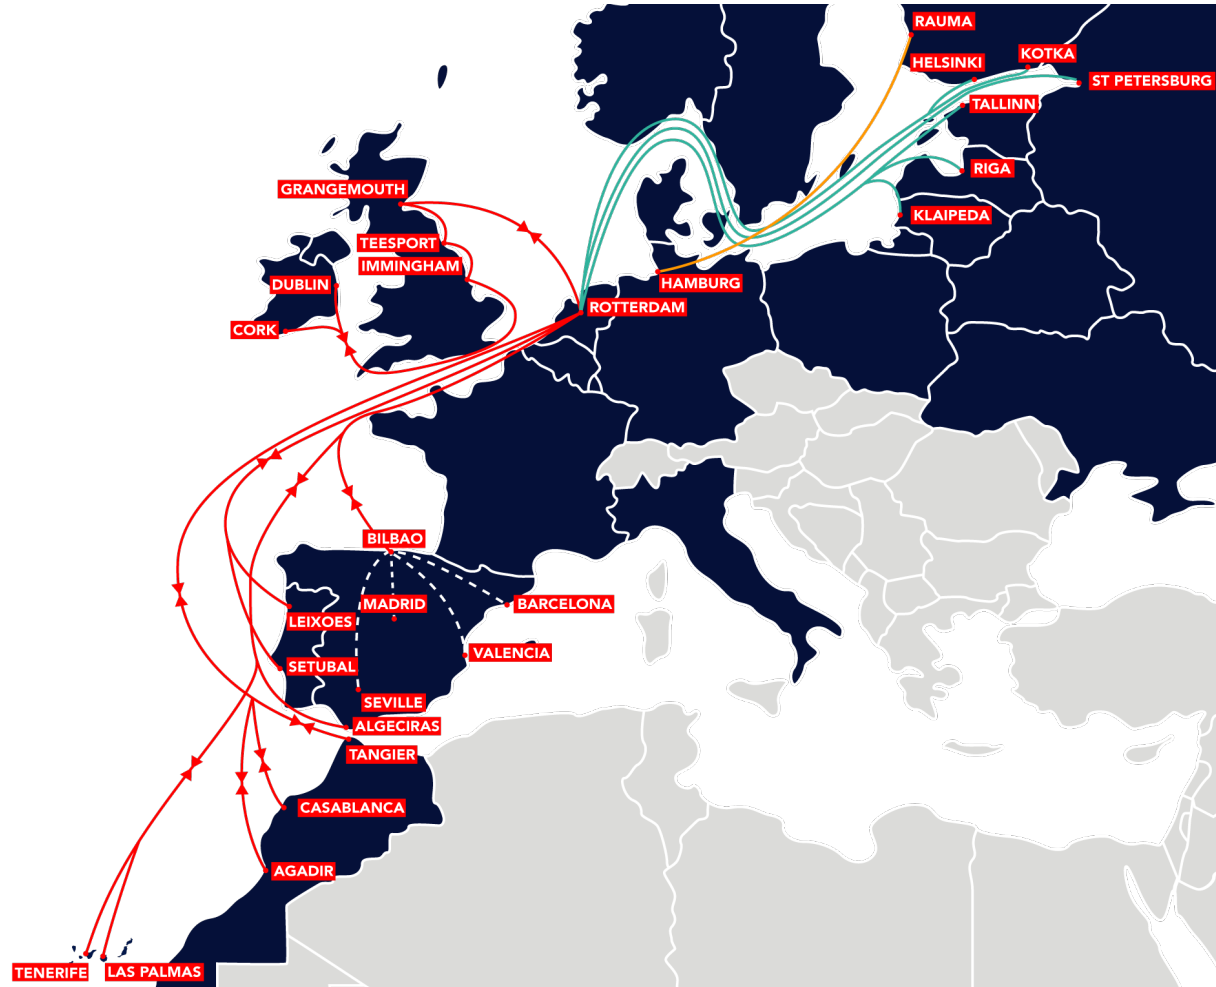

BARU

Key Facts

- Improved connections from Russia, Baltic States (Estonia, Lithuania, Latvia) and Finland via Rotterdam to UK and Ireland (12 days transit), Portugal and Spain (15 days transit) and Morocco (21 days transit approx.)
- For any connection port.